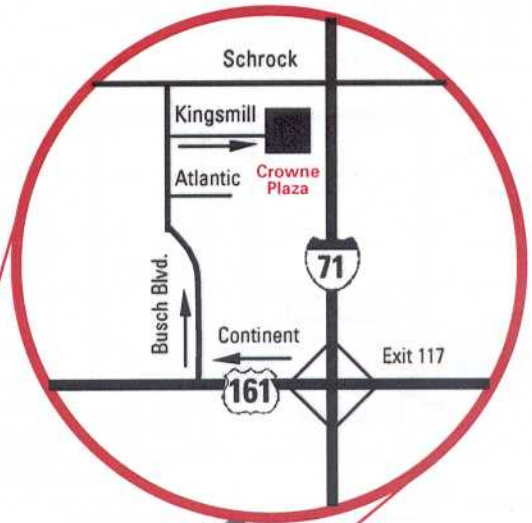

CROWNE PLAZA[®]

COLUMBUS NORTH

6500 Doubletree Avenue
Columbus, Ohio 43229
(614) 885-1885
FAX (614) 885-7222

From: I-71
Take the Route 161 Exit (#117).
Turn west onto Route 161.
Turn right on Busch Boulevard.
Go three (3) traffic lights to
Kingsmill Parkway and turn right.
Kingsmill goes directly into
the Crowne Plaza parking lot.

Delaware

Polaris Fashion Place

Worthington

Westerville

Dublin

To Marysville/Honda

New Albany

Gahanna

Broad St

Reynoldsburg

▼ Rickenbaker Airport